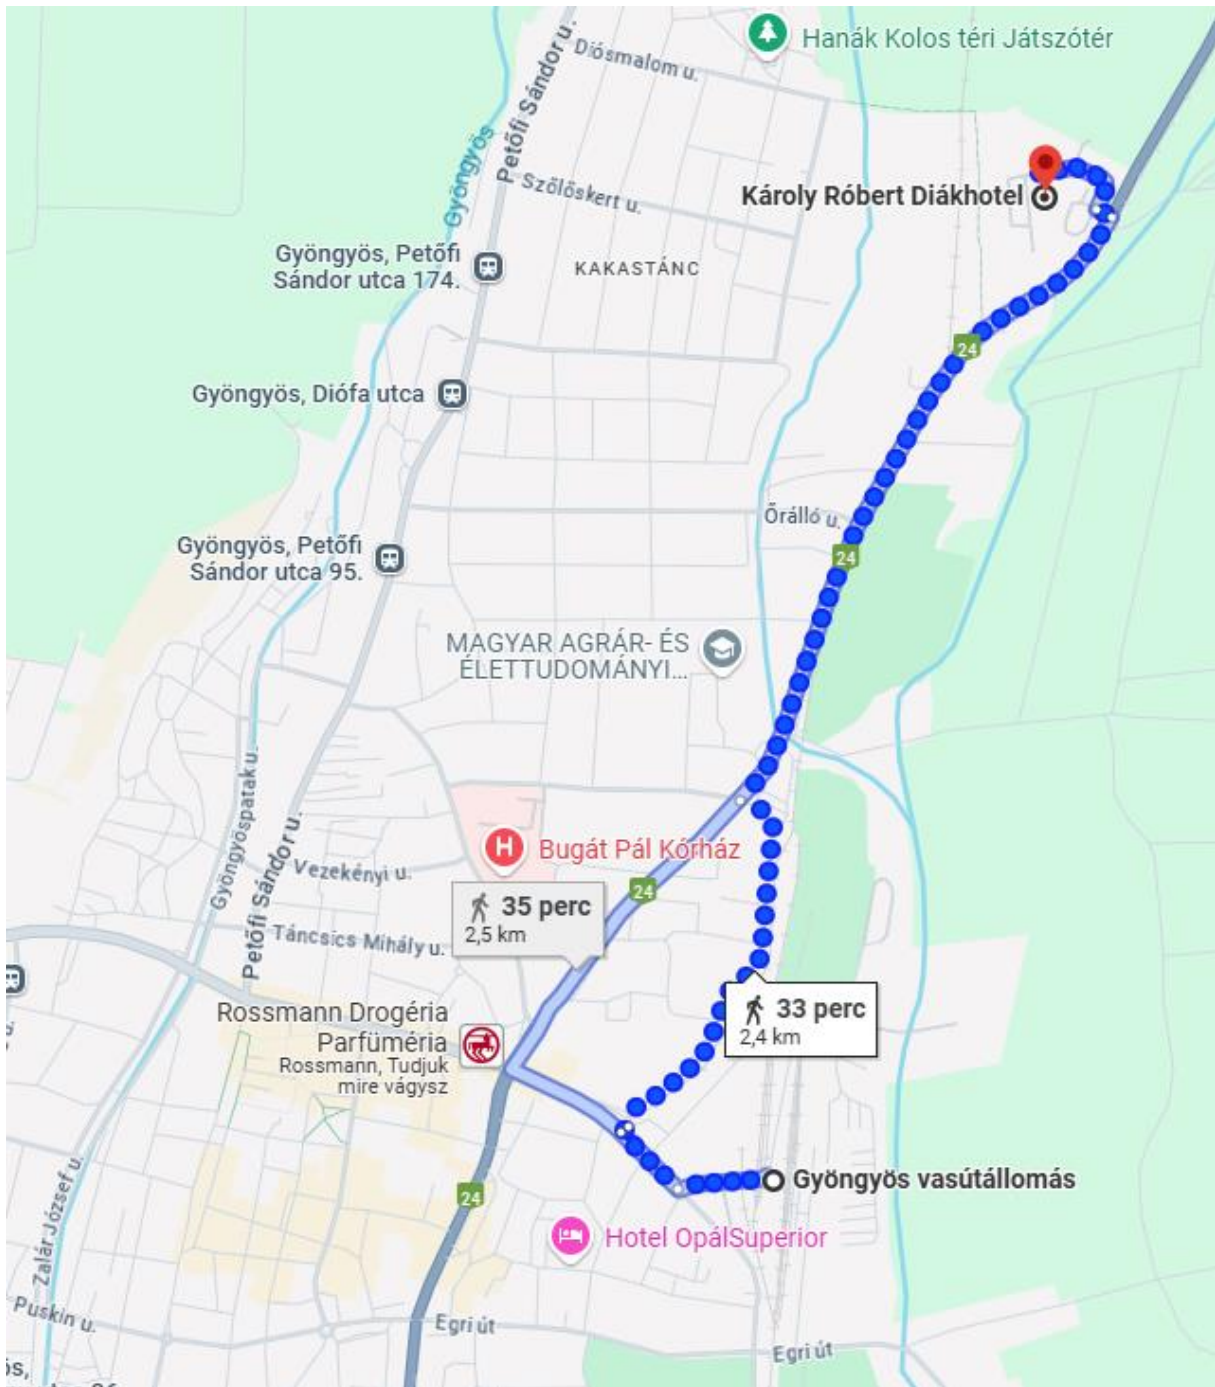

How to get to Károly Róbert Student Hostel (Károly Róbert Diákhotel) from the railway station, Gyöngyös (Gyöngyös, vasútállomás)

Károly Róbert Student Hostel (Károly Róbert Diákhotel) Google map:

https://www.google.com/maps/place/K%C3%A1roly+R%C3%B3bert+Di%C3%A1khotel/@47.7869735,19.9319789,13.75z/data=!4m9!3m8!1s0x47405a22fe1a150f:0x1b1624f7b074213c!5m2!4m1!1i2!8m2!3d47.798!4d19.943157!16s%2Fg%2F1v2jbpnl?entry=ttu&g_ep=EgoyMDI0MDkwNC4wIjKXMDSoASAFQA w%3D%3D