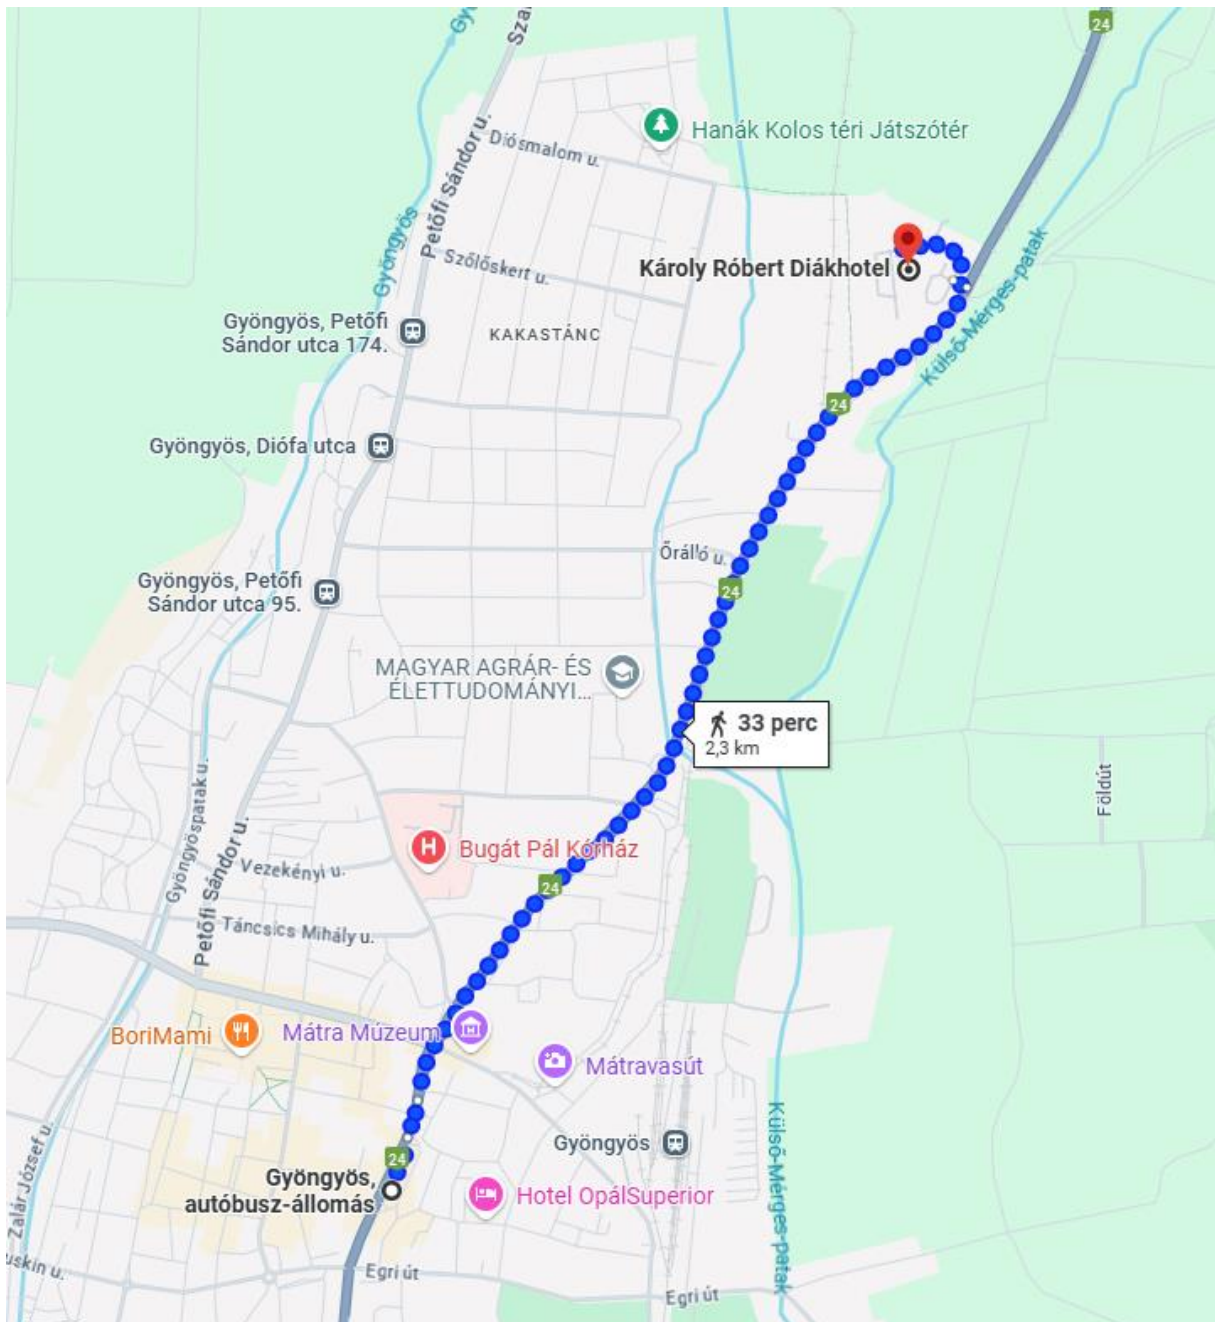

How to get to Károly Róbert Student Hostel (Károly Róbert Diákhotel) from the Main Bus Station, Gyöngyös (Gyöngyös, autóbusz-állomás)

Károly Róbert Student Hostel (Károly Róbert Diákhotel) Google map:

https://www.google.com/maps/place/K%C3%A1roly+R%C3%B3bert+Di%C3%A1khotel/@47.7869735,19.9319789,13.75z/data=!4m9!3m8!1s0x47405a22fe1a150f:0x1b1624f7b074213c!5m2!4m1!1i2!8m2!3d47.798!4d19.943157!16s%2Fq%2F1v2jbpnl?entry=tu&g_ep=EgoyMDI0MDkwNC4wIWKXMDSoASAFQAw%3D%3D